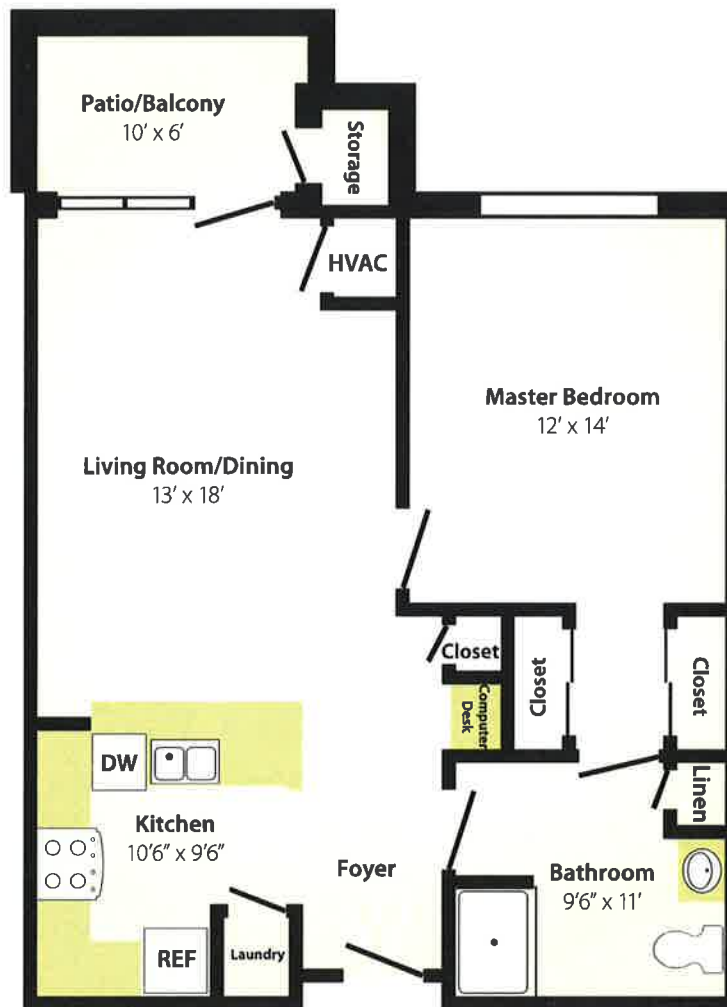

Apartment Floor Plan

Oak (C) – Approx. 765 sq. ft.

Entrance Fee: \$243,885 (90% Refundable)
Monthly Fee: \$3,405 + \$685 (2nd Person Fee)